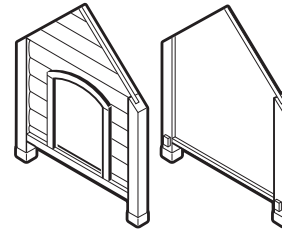

This Box Contains These Parts:

OUTBACK Country Lodge™

WARNING For safety, remove all collars and leashes before allowing pet to enter any cage.

Wood Screw (12pcs)

Nuts & Bolts (8pcs)

Front Panel

Back Panel

Roof (2pcs)

Left Side Panel

Right Side Panel

Ridge Cap

Floor (2pcs)

Assembly Instructions *Screwdriver Needed for Assembly

Attach Front Panels to Side Panels Required Components

STEP 1

Nuts & Bolts (8pcs)

Front Panel

Back Panel

Left Side Panel

Right Side Panel

building
instruction

Drop in Floor. * Floors may be removed through door after roof is attached Required Components

STEP 2

Floor (2pcs)

Finished Assembly

Available Sizes/Tailles Disponibles

	Length Longueur	Width Largeur	Height Hauteur	PART NUMBER Numéro de la pièce
	28 in. (71 cm)	30 in. (76.2 cm)	30 in. (76.2 cm)	2710-1SMALL
	30 in. (76.2 cm)	35 in. (89 cm)	32 in. (81.3 cm)	2710-2MEDIUM
	32 in. (81.3 cm)	40 in. (101.6 cm)	34 in. (86.4 cm)	2710-3LARGE