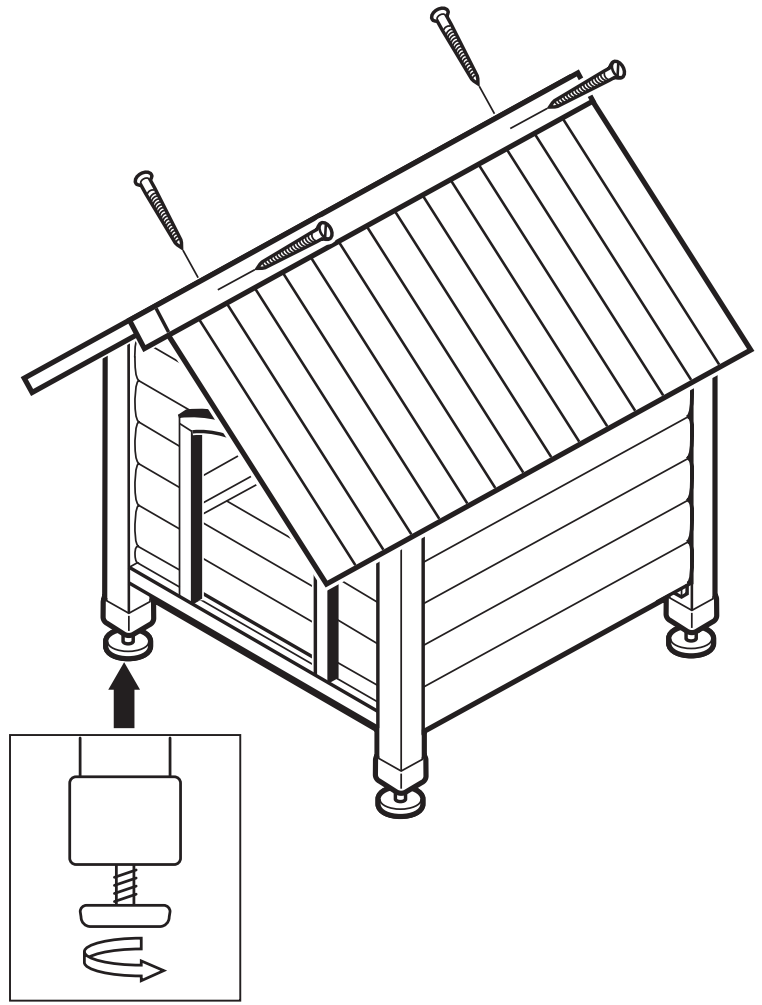

This Box Contains These Parts:

OUTBACK Country Lodge™

WARNING For safety, remove all collars and leashes before allowing pet to enter any cage.

Wood Screw (12pcs)

Nuts & Bolts (8pcs)

Front Panel

Back Panel

Roof (2pcs)

Front Panel

Back Panel

Left Side Panel

Right Side Panel

building
instruction

Drop in Floor. * Floors may be removed through door after roof is attached Required Components

STEP 2

Floor (2pcs)

Attach Roof Required Components

STEP 3

Wood Screw (12pcs)

Roof (2pcs)

building
instruction

Secure Ridge Cap Adjust Feet as Needed Required Components

STEP 4

building
instruction

Finished Assembly

Available Sizes/Tailles Disponibles

	Length Longueur	Width Largeur	Height Hauteur	PART NUMBER Numéro de la pièce
	28 in. (71 cm)	30 in. (76.2 cm)	30 in. (76.2 cm)	2710-1SMALL
	30 in. (76.2 cm)	35 in. (89 cm)	32 in. (81.3 cm)	2710-2MEDIUM
	32 in. (81.3 cm)	40 in. (101.6 cm)	34 in. (86.4 cm)	2710-3LARGE