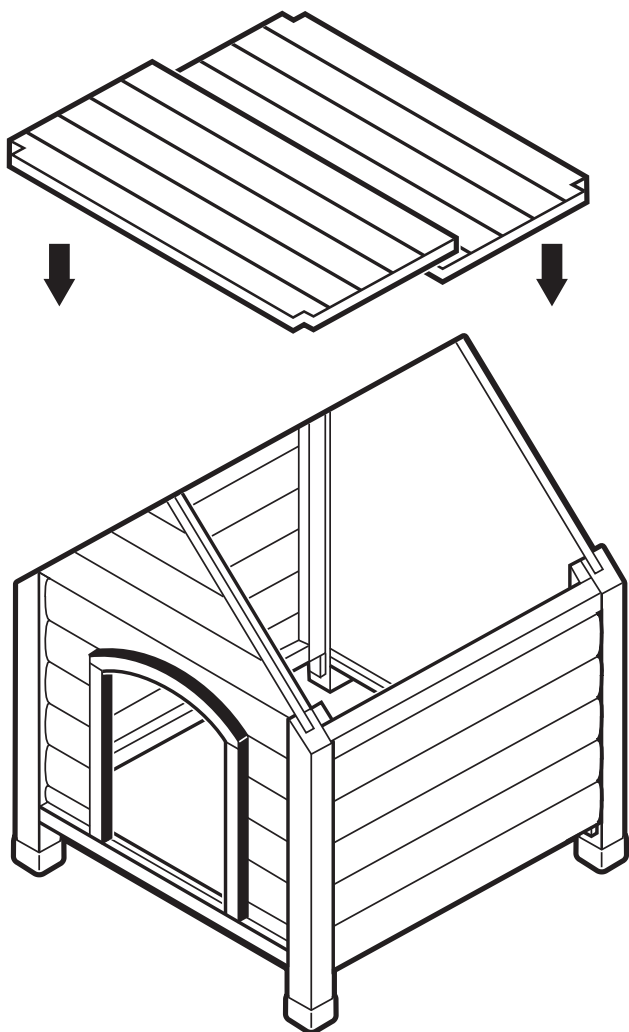

Left Side Panel

Right Side Panel

Ridge Cap

Floor (2pcs)

Assembly Instructions *Screwdriver Needed for Assembly

Attach Front Panels to Side Panels Required Components

STEP 1

Nuts & Bolts (8pcs)

Front Panel

Back Panel

Left Side Panel

Right Side Panel

building
instruction

Drop in Floor. * Floors may be removed through door after roof is attached Required Components

STEP 2

Floor (2pcs)

Attach Roof Required Components

STEP 3

Wood Screw (12pcs)

Roof (2pcs)

building
instruction

Secure Ridge Cap Adjust Feet as Needed Required Components

STEP 4

building
instruction

Finished Assembly

Available Sizes/Tailles Disponibles

	Length Longueur	Width Largeur	Height Hauteur	PART NUMBER Numéro de la pièce
	28 in. (71 cm)	30 in. (76.2 cm)	30 in. (76.2 cm)	2710-1SMALL
	30 in. (76.2 cm)	35 in. (89 cm)	32 in. (81.3 cm)	2710-2MEDIUM
	32 in. (81.3 cm)	40 in. (101.6 cm)	34 in. (86.4 cm)	2710-3LARGE