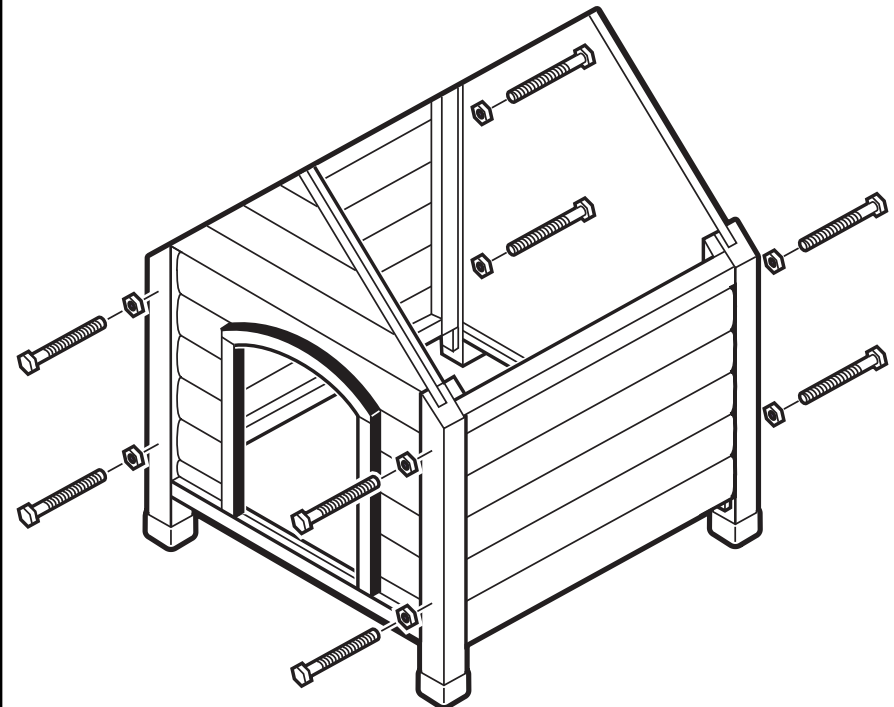

Left Side Panel

Right Side Panel

Ridge Cap

Floor (2pcs)

Assembly Instructions *Screwdriver Needed for Assembly

Attach Front Panels to Side Panels Required Components

STEP 1

Nuts & Bolts (8pcs)

Front Panel

Back Panel

Left Side Panel

Right Side Panel

building
instruction

Drop in Floor. * Floors may be removed through door after roof is attached Required Components

STEP 2

Floor (2pcs)

Attach Roof Required Components

STEP 3

Wood Screw (12pcs)

Roof (2pcs)

building
instruction

Secure Ridge Cap Adjust Feet as Needed Required Components

STEP 4

building
instruction

Finished Assembly

Available Sizes/Tailles Disponibles

	Length Longueur	Width Largeur	Height Hauteur	PART NUMBER Numéro de la pièce
	28 in. (71 cm)	30 in. (76.2 cm)	30 in. (76.2 cm)	2710-1SMALL
	30 in. (76.2 cm)	35 in. (89 cm)	32 in. (81.3 cm)	2710-2MEDIUM
	32 in. (81.3 cm)	40 in. (101.6 cm)	34 in. (86.4 cm)	2710-3LARGE