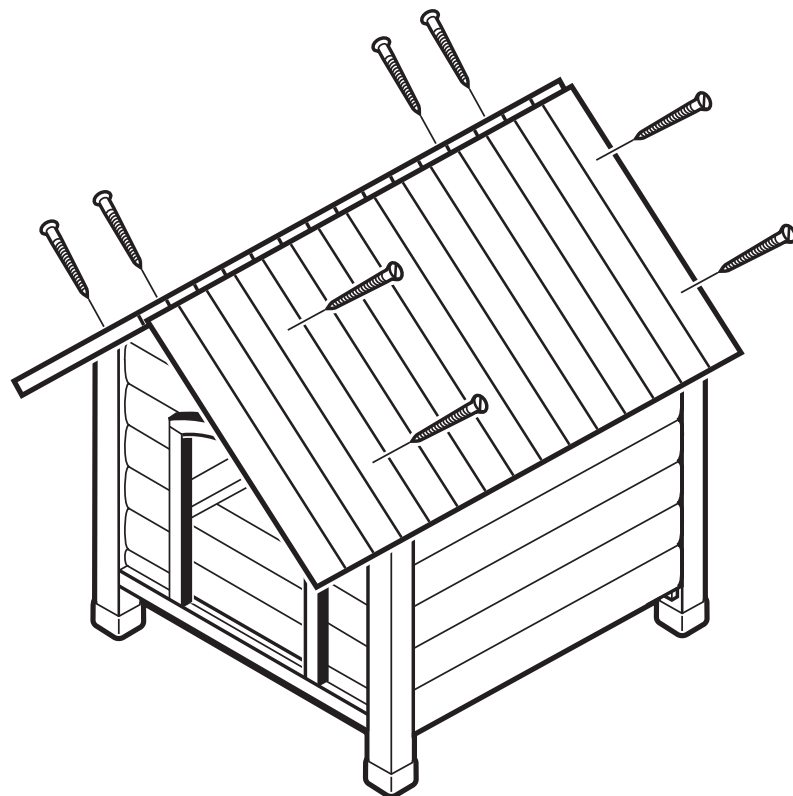

This Box Contains These Parts:

OUTBACK Country Lodge™

WARNING For safety, remove all collars and leashes before allowing pet to enter any cage.

Wood Screw (12pcs)

Nuts & Bolts (8pcs)

Front Panel

Back Panel

Roof (2pcs)

Front Panel

Back Panel

Left Side Panel

Right Side Panel

building
instruction

Drop in Floor. * Floors may be removed through door after roof is attached Required Components

STEP 2

Floor (2pcs)

Attach Roof Required Components

STEP 3

Wood Screw (12pcs)

Roof (2pcs)

building
instruction

Secure Ridge Cap Adjust Feet as Needed Required Components

STEP 4

building
instruction

Finished Assembly

Available Sizes/Tailles Disponibles

	Length Longueur	Width Largeur	Height Hauteur	PART NUMBER Numéro de la pièce
	28 in. (71 cm)	30 in. (76.2 cm)	30 in. (76.2 cm)	2710-1SMALL
	30 in. (76.2 cm)	35 in. (89 cm)	32 in. (81.3 cm)	2710-2MEDIUM
	32 in. (81.3 cm)	40 in. (101.6 cm)	34 in. (86.4 cm)	2710-3LARGE