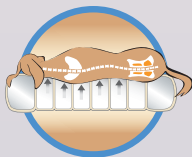

*OrthoAir 1000-6000 Sizes are Designed to Universally Fit Most Crates

ORTHOPEDIC

Adjustable Firmness Provides Continued Support for Dogs with Muscle, Back and Hip Discomfort

SANITARY

Cleans and Disinfects Easily

HEAVY-DUTY

Specially-Formulated 32-Gauge PVC is 100% Claw and Scratch Proof

1-Year Limited Warranty

Guarantee of Defects in Material and Workmanship

Prevents and Helps Relieve Joint and Muscular Discomfort for all Ages