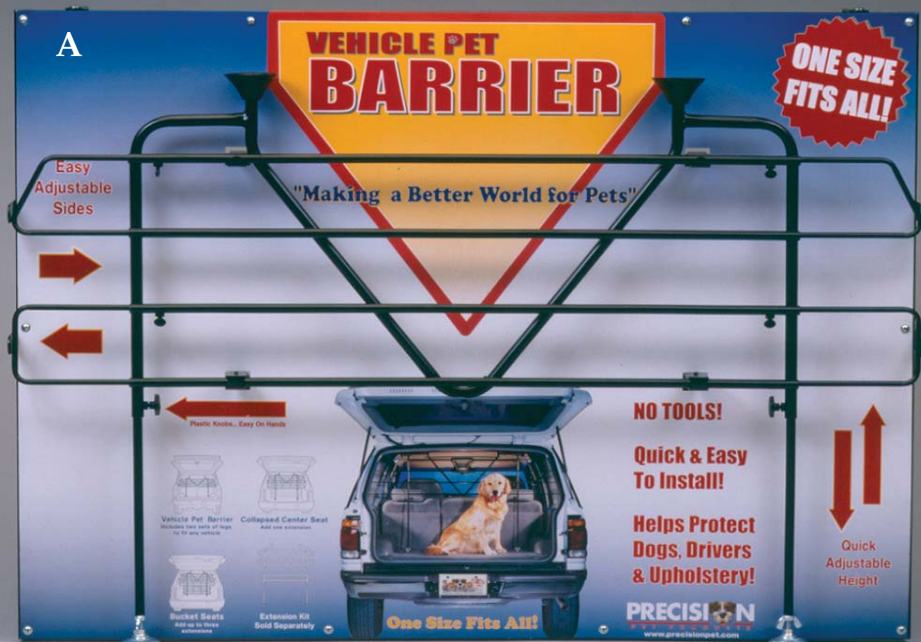

B

C

D

A

A. Snoozzy® Display, Copper Hammer-tone

Available as Rack Only - Holds 24 Assorted Beds
(6-1000, 6-2000, 6-3000 & 6-4000)

Available as PREPACK with 32 Assorted Beds - Cozy Comforters™ & Sleepers™

B. Snoozzy® Display, Blue

Available as Rack Only - Holds 19 Assorted Beds
(4-1000, 4-2000, 4-3000, 4-4000, 2-5000 & 1-6000)

C. Snoozzy® Clip Strip Program

Limited Edition Prepacks Available - Styles & Assortments Vary

D. Snoozzy® Waterfall Program

Limited Edition Prepacks Available - Styles & Assortments Vary

D

B

C

A. Vehicle Barrier Display

Life Size Functioning End-Cap Display

B. Chrome Tubular Exercise Pen Display

Locking Swivel Wheels Allow Display to Be Easily Moved for a Variety of Merchandising Locations

C. Bone Voyage™ Pup Tent™ Display

Convenient Floor Display Provides Organized and Visible Product Merchandising with Easy Access to All Sizes

D. Precision Crate/Exercise Pen Display

Provides Merchandise Flexibility for Retailers' Wire Crates and Exercise Pens